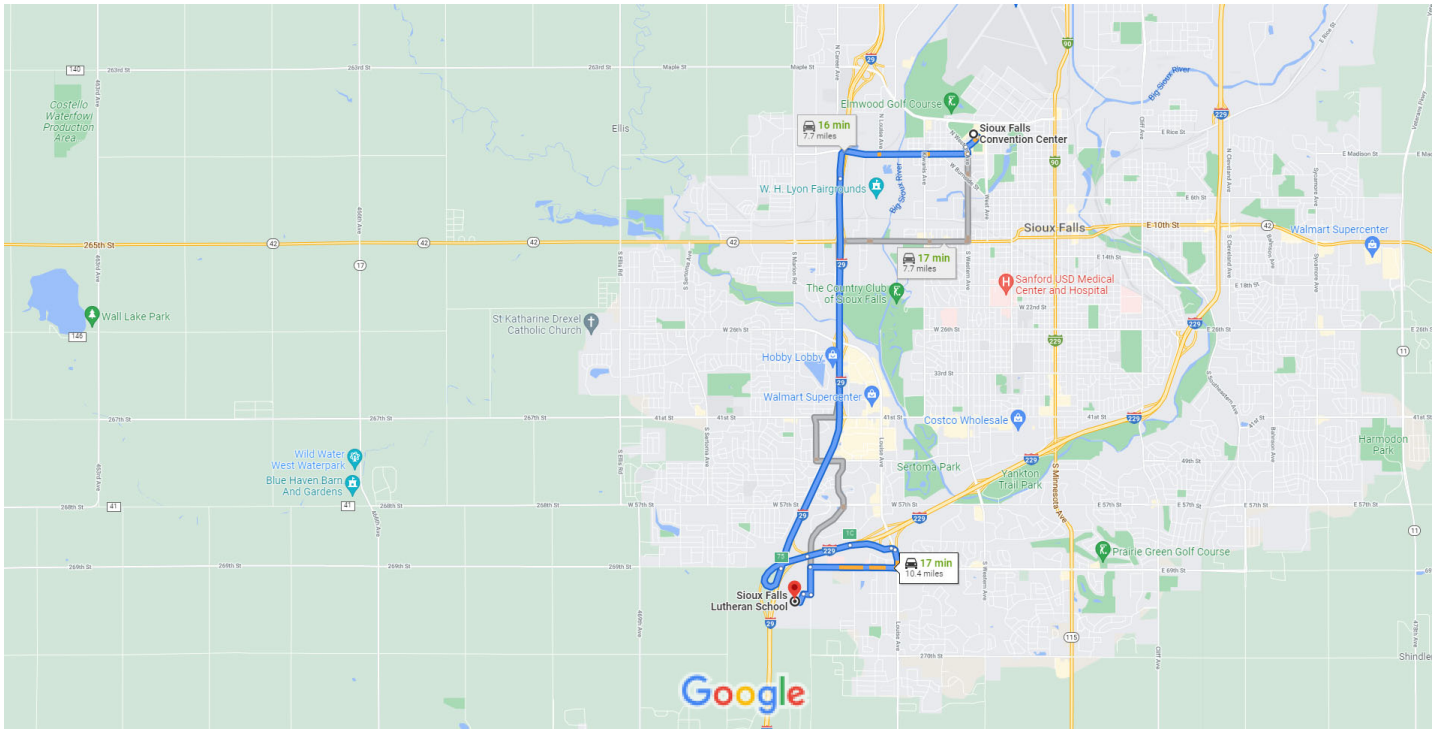

Sioux Falls Convention Center to Sioux Falls Lutheran School

Drive 10.4 miles, 17 min

Map data ©2021 Google 5000 ft

Sioux Falls Convention Center

1201 Northwest Ave, Sioux Falls, SD 57104

Get on I-29 S from W Madison St

- 6 min (2.0 mi)
 - ↑ 1. Head southeast
 - 82 ft
 - ↘ 2. Turn right
 - 0.2 mi
 - ↙ 3. Turn left onto N Western Ave
 - 420 ft
 - ↘ 4. Turn right onto W Madison St
 - 1.4 mi
 - ⤴ 5. Use the left 2 lanes to turn slightly left to merge onto I-29 S
 - 0.3 mi

Continue on I-29 S to Lincoln County. Take exit 1C from I-229 N

- 7 min (6.6 mi)
 - ⤴ 6. Merge onto I-29 S
 - 4.6 mi

-  7. Take exit 75 for I-229
_____ 1.0 mi
-  8. Continue onto I-229 N
_____ 0.5 mi
-  9. Take exit 1C for Louise Ave
_____ 0.5 mi
-  10. Keep right at the fork and merge onto S Louise Ave
_____ 276 ft

Sioux Falls Lutheran School

6715 South Boe Lane, Sioux Falls, SD 57108

These directions are for planning purposes only. You may find that construction projects, traffic, weather, or other events may cause conditions to differ from the map results, and you should plan your route accordingly. You must obey all signs or notices regarding your route.