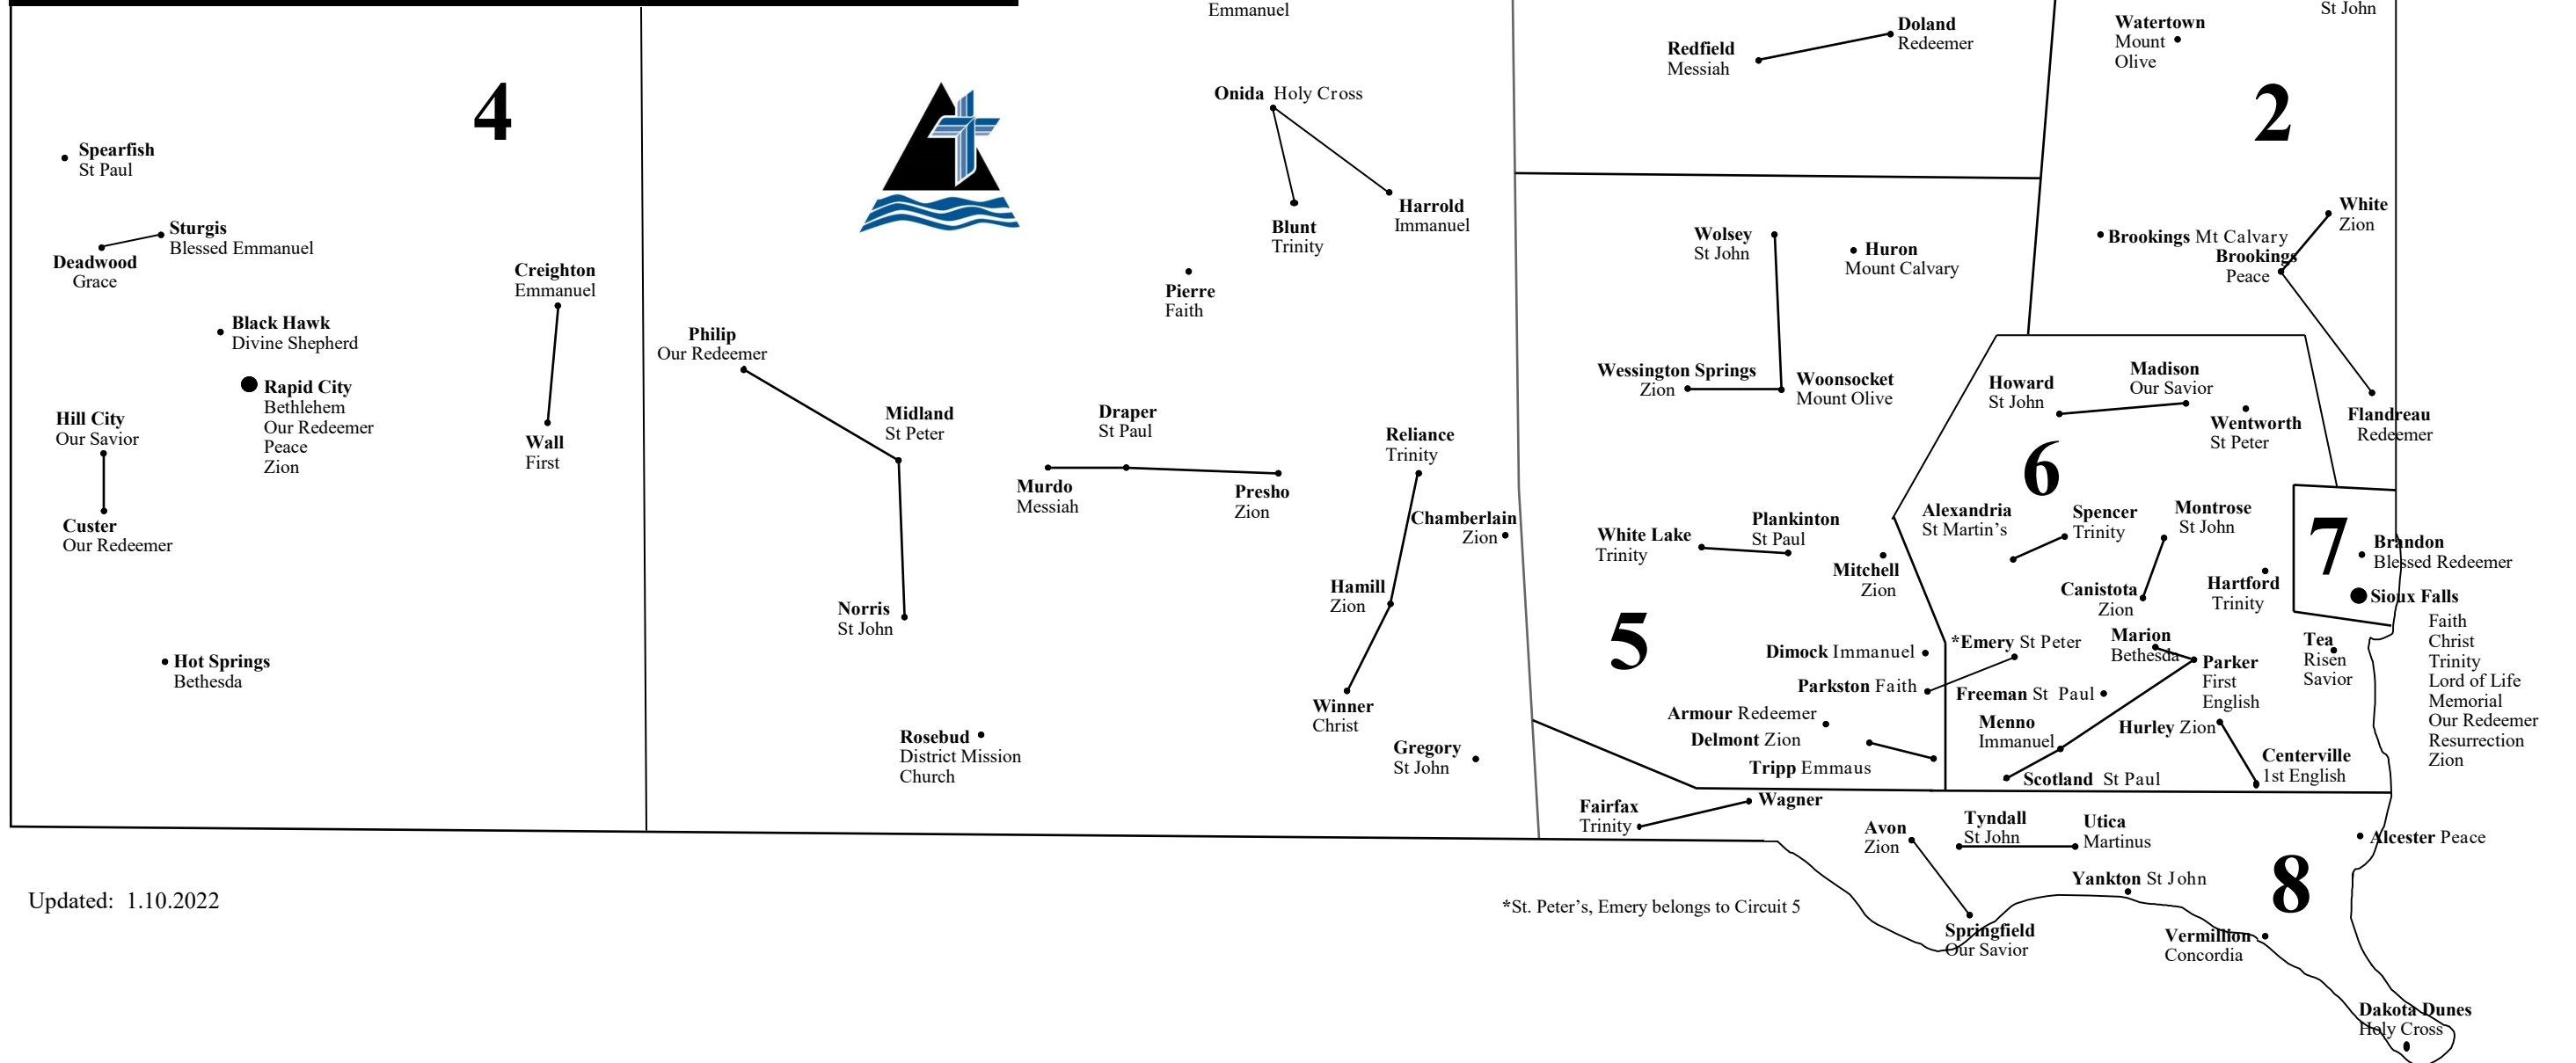

South Dakota District

Lutheran Church - Missouri Synod

Congregations / Parishes / Circuits

Updated: 1.10.2022

*St. Peter's, Emery belongs to Circuit 5